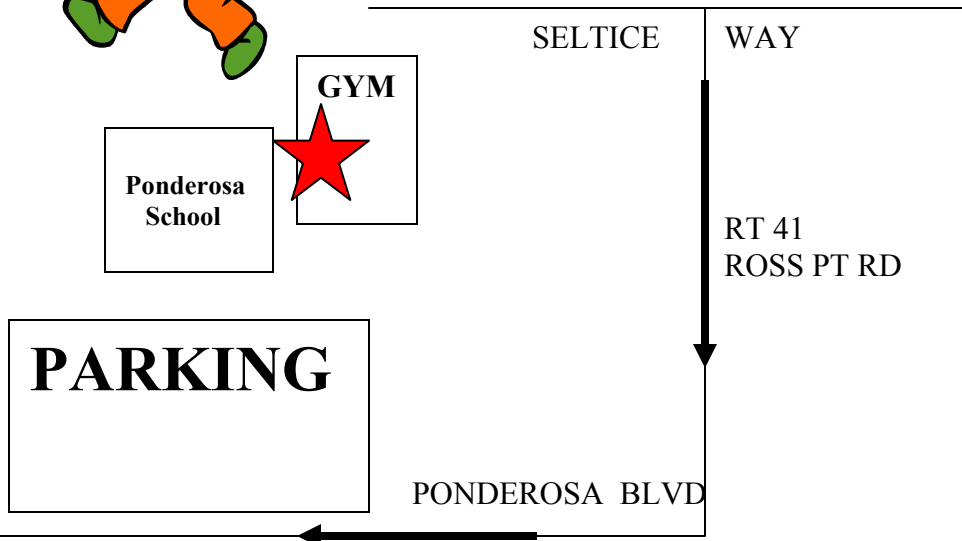

Directions

From Seltice Road, take RT 41 South, which turns into Ross Point Road. From Ross Point Road take a Right onto Ponderosa Blvd. Follow Ponderosa Blvd. .5 miles; Ponderosa Elementary is on your right. Parking is available.